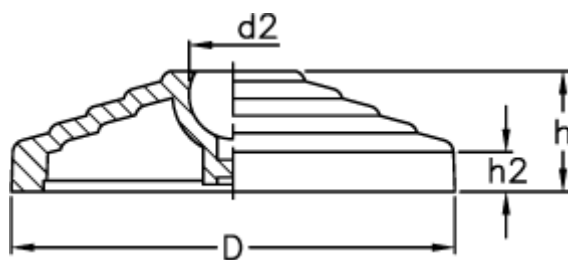

Data Sheet

Article number: 2310301242

Description: E+G Base without no-slip disc
LV.A-60-24

Measures

D	= 60
d2	= 24
h	= 24
h2	= 9
Max load (N)	= 18000